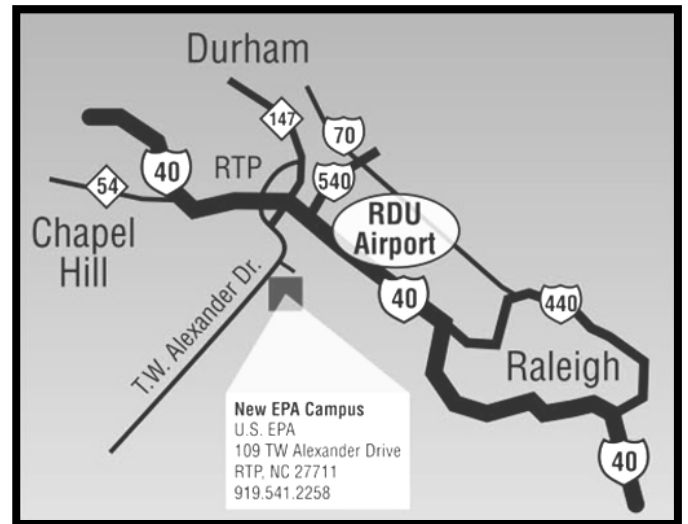

DIRECTIONS, MAPS, AND PARKING FOR THE EPA

From Raleigh, Raleigh-Durham International Airport, and Points East via Interstate 40

- Take Interstate 40 West toward Research Triangle Park, Durham, and Chapel Hill.
- Take Exit 282 - Page Road. Turn right on Page Road.
- Go through 4 stop lights, travel 0.3 miles and turn right into the Hopson Road entrance of the EPA-RTP Campus.

From Chapel Hill and Points West via Interstate 40

- Take Interstate 40 East toward Raleigh.
- Take Exit 278 toward HWY55/HWY54/Apex.
- At the stop light, turn right onto HWY 55.
- At the 1st stoplight, turn left onto HWY 54.
- At the 2nd stop light, turn right onto T.W. Alexander Drive.
- Go 0.5 miles to the stoplight and turn left into the main entrance of the EPA-RTP Campus.

From Downtown Durham via Durham Freeway

- Take the Durham Freeway (NC 147) South toward Research Triangle Park.
- Take Exit 6 - Cornwallis Road. Turn right on Cornwallis Road.
- At the 2nd stoplight, turn left onto T.W. Alexander Drive.
- Go 2.3 miles and turn left at the stoplight into the main entrance of the EPA-RTP Campus.

Parking at the EPA: Visitors must stop at the Guard's station to show photo identification and get a parking pass. After passing through the Guard's station, follow the 'EPA Event' signs. There are two parking lots designated for visitors shown on the EPA campus map below.